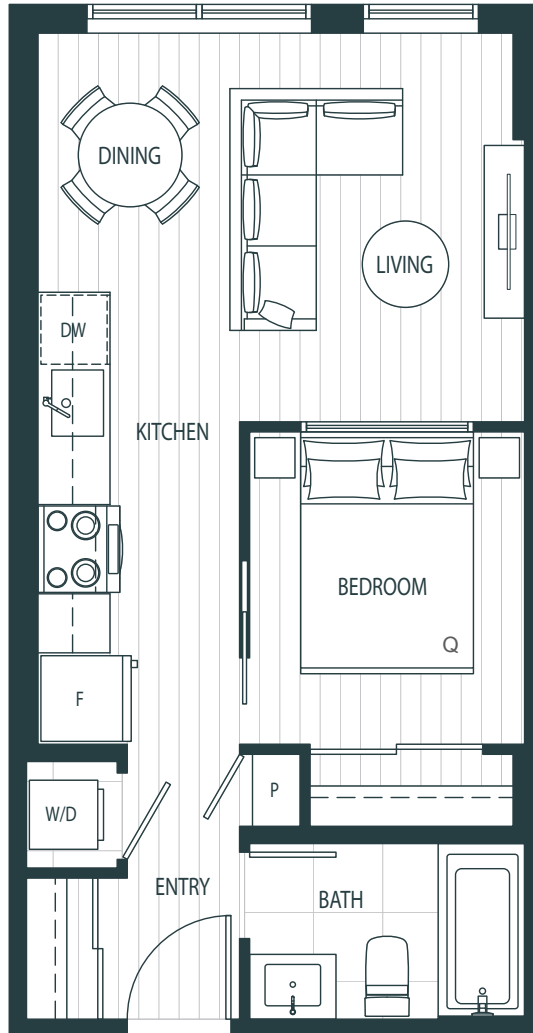

Plan A

Junior 1 Bedroom

Interior 441-442 sf

Level 2

Level 3-12

OriginByAnthem.com