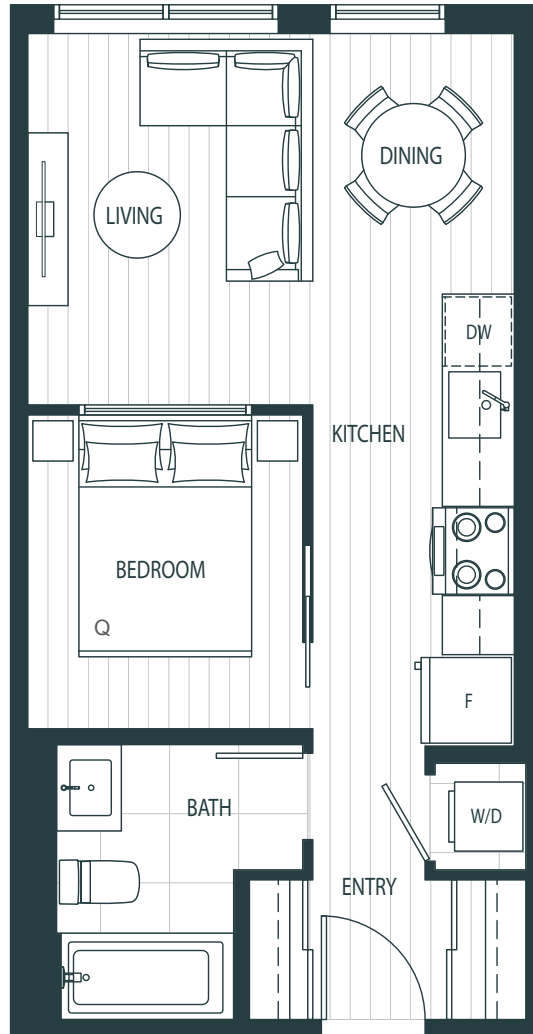

Plan A1

Junior 1 Bedroom

Interior 439 sf

Level 2

Level 3-12

OriginByAnthem.com