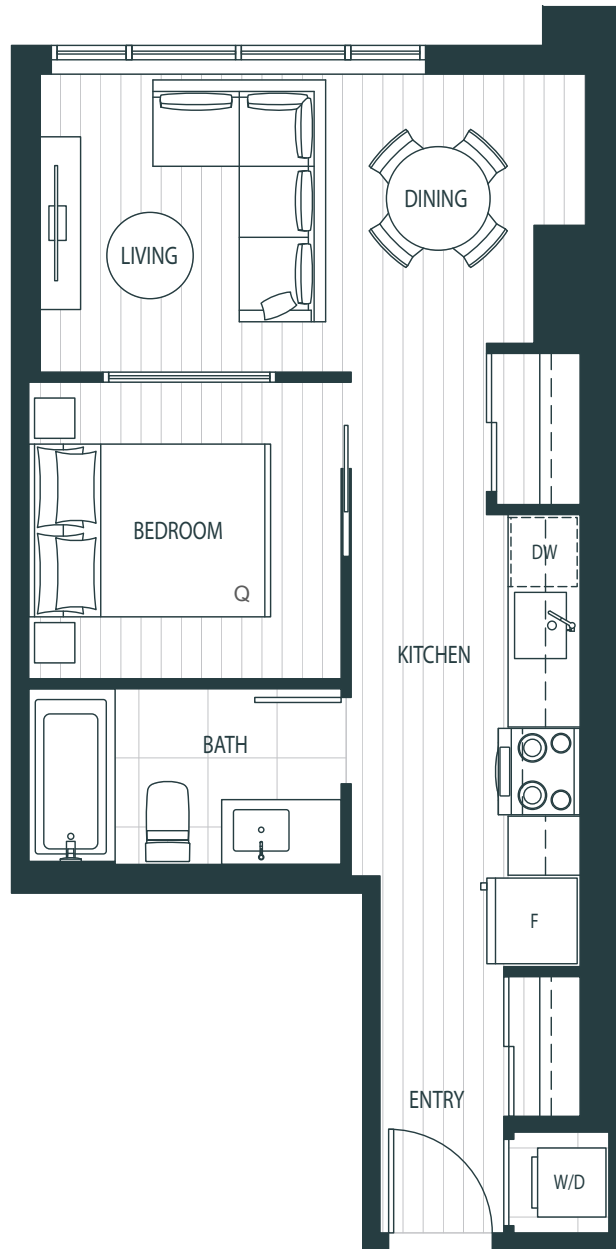

Plan A2

Junior 1 Bedroom

Interior 477 sf

Level 2

Level 3-12

OriginByAnthem.com