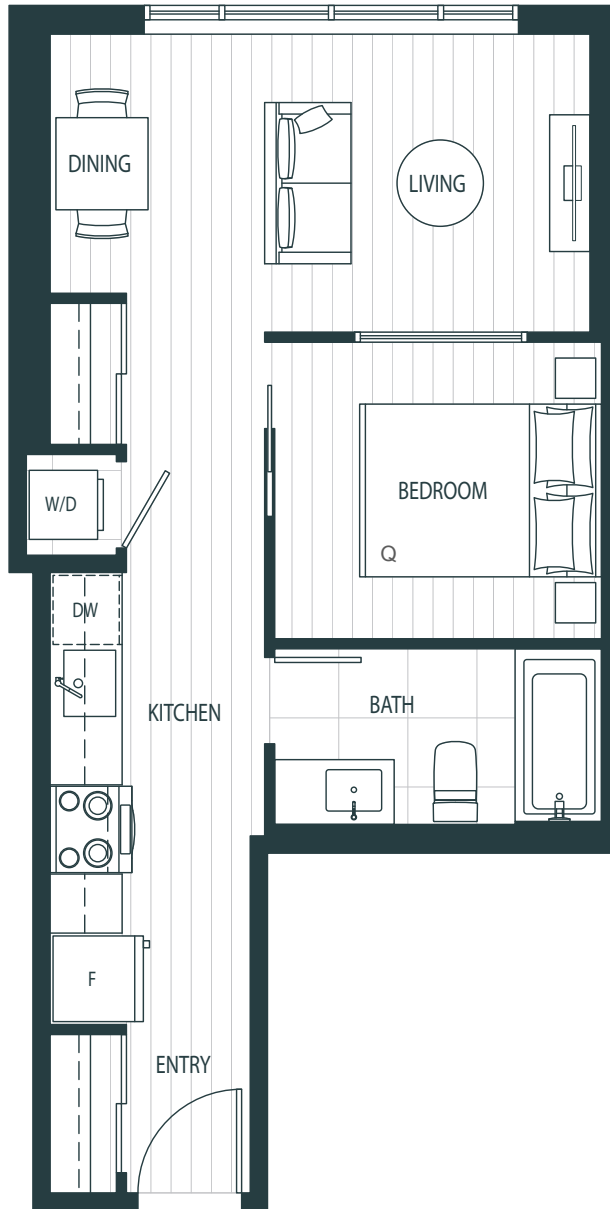

Plan A3

Junior 1 Bedroom

Interior 481 sf

Level 2

Level 3-12

OriginByAnthem.com