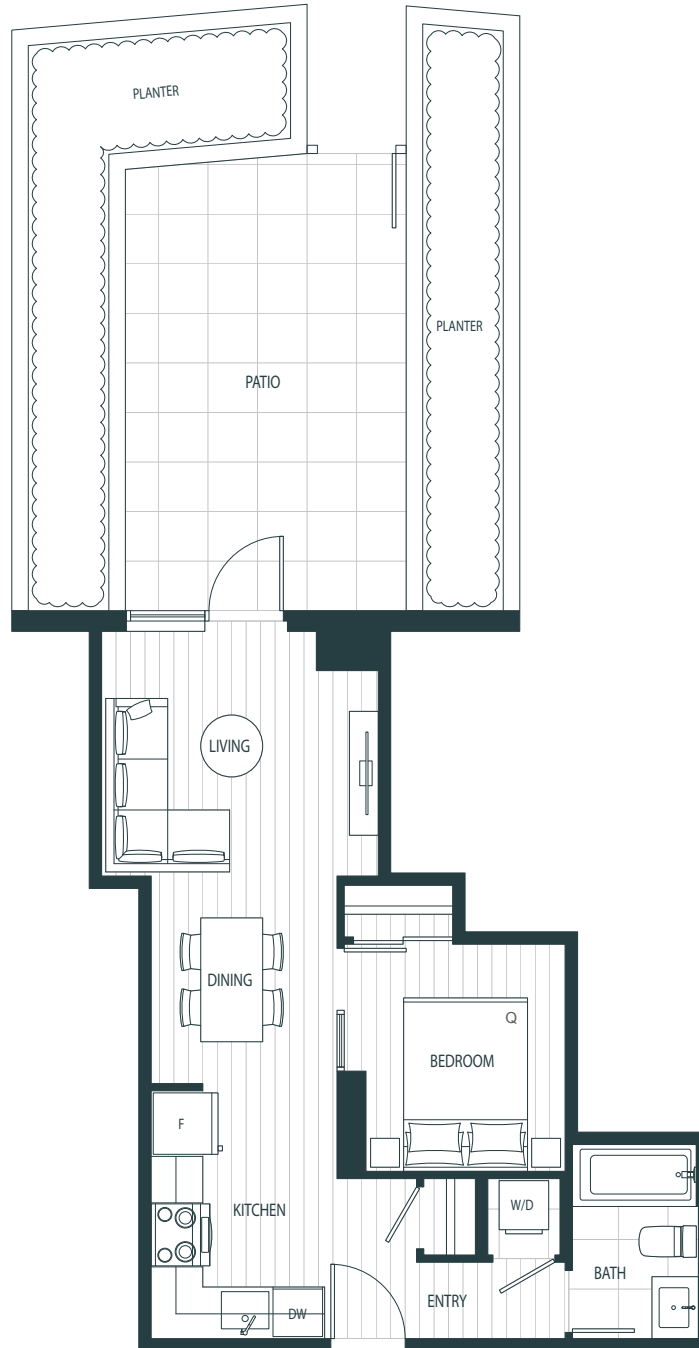

# Plan A4

## Junior 1 Bedroom

Interior 487 sf  
Exterior 207 sf  
Total 694 sf

Level 1

[OriginByAnthem.com](http://OriginByAnthem.com)