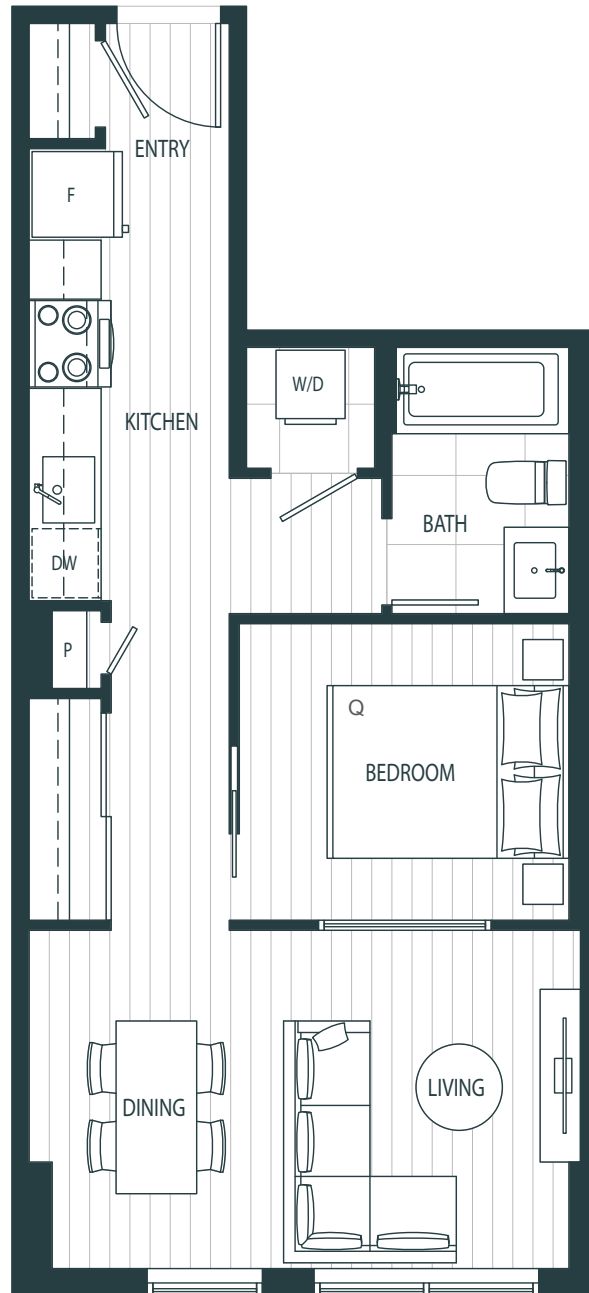

Plan A5

Junior 1 Bedroom

Interior 521 sf

Level 2

Level 3-12

OriginByAnthem.com