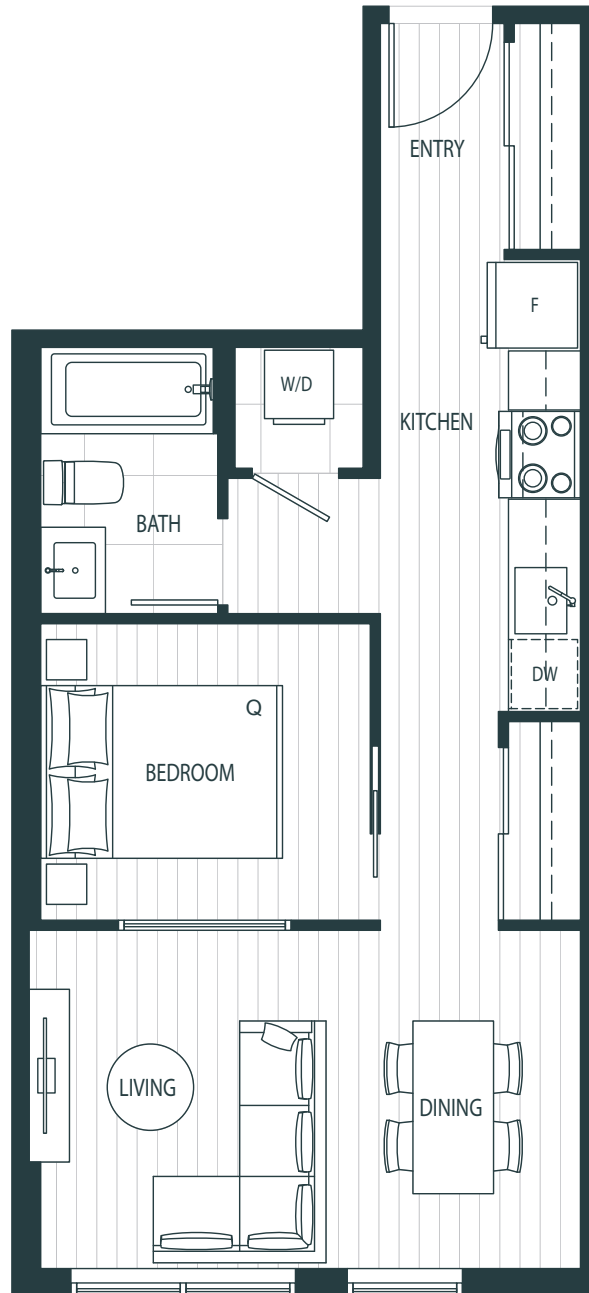

Plan A6

Junior 1 Bedroom

Interior 521 sf

Origin
BY ANTHEM

Level 2

Level 3-12

OriginByAnthem.com