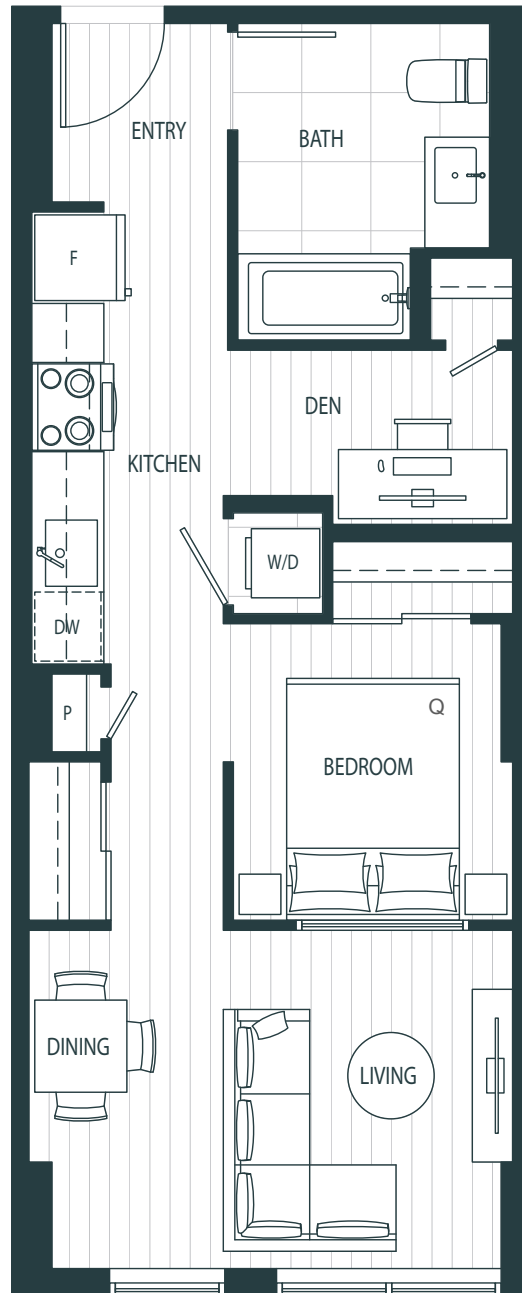

Plan B

Junior 1 Bedroom + Den

Interior 538 – 544 sf

Level 2

Level 3-12

OriginByAnthem.com