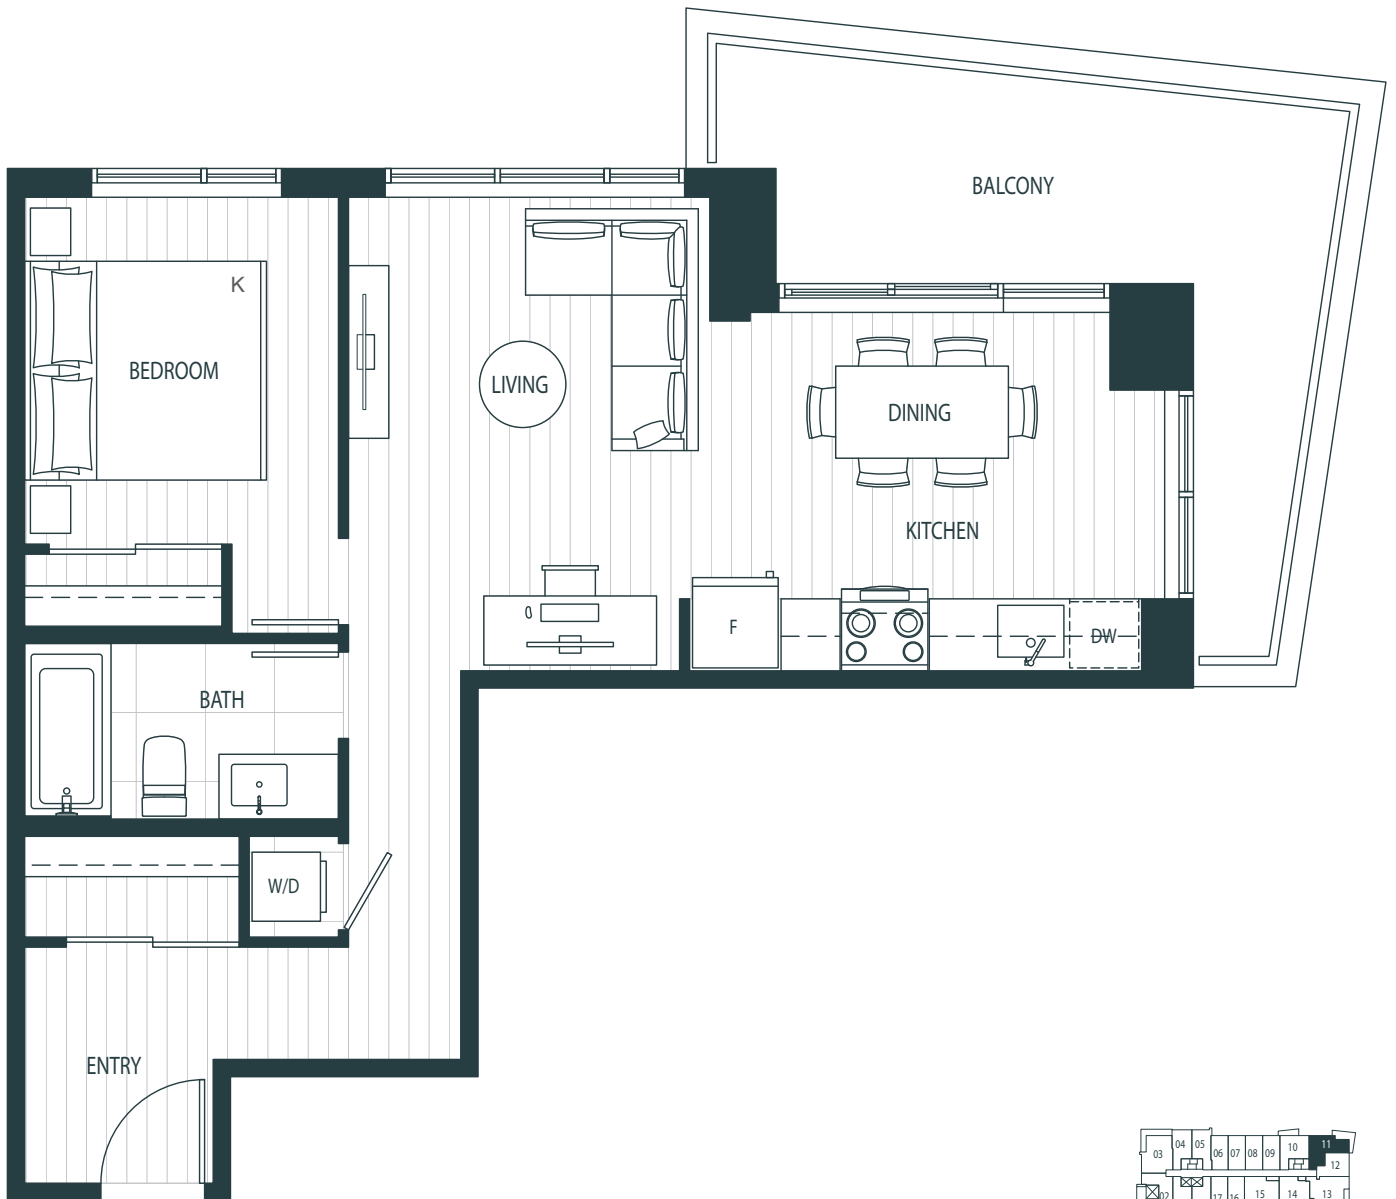

Plan C3

1 Bedroom

Interior 647 sf
Exterior 134 sf
Total 781 sf

Level 2

Level 3-12

OriginByAnthem.com