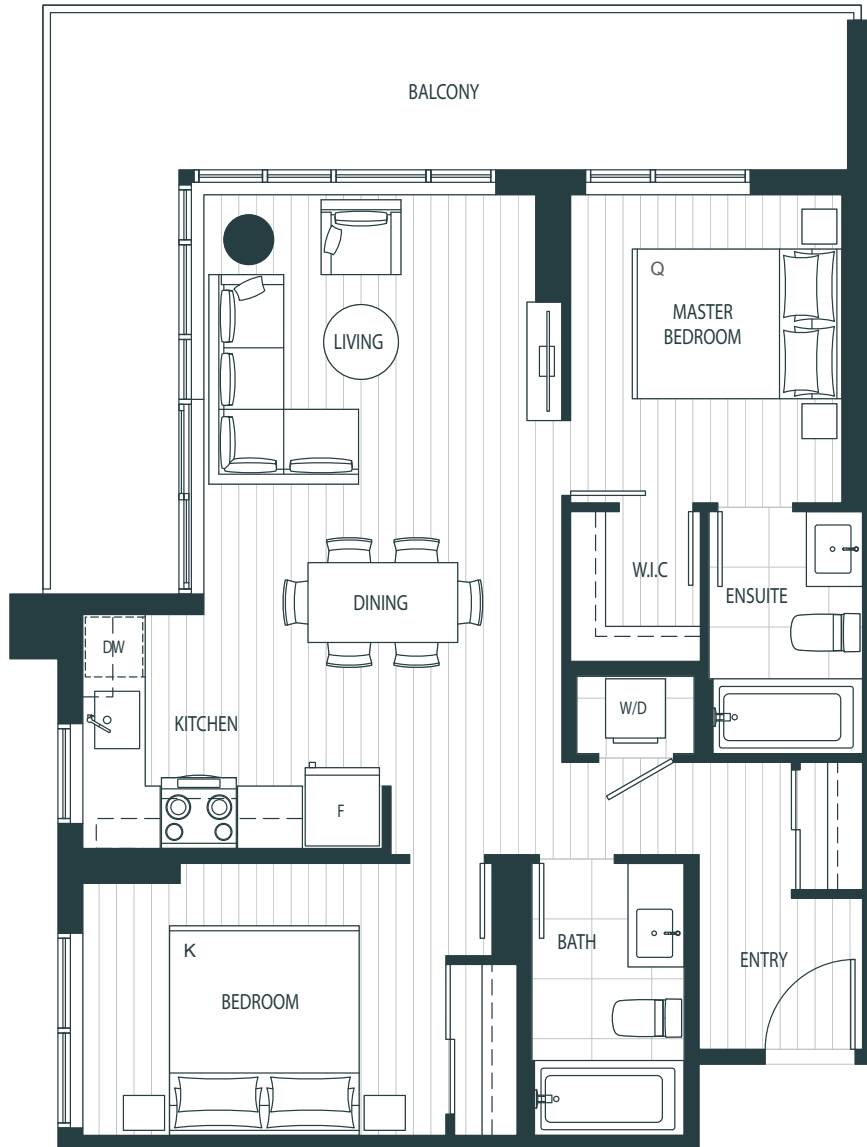

Plan D

2 Bedroom

Interior 800 sf
Exterior 201 sf
Total 1,001 sf

Level 2

Level 3-12

OriginByAnthem.com