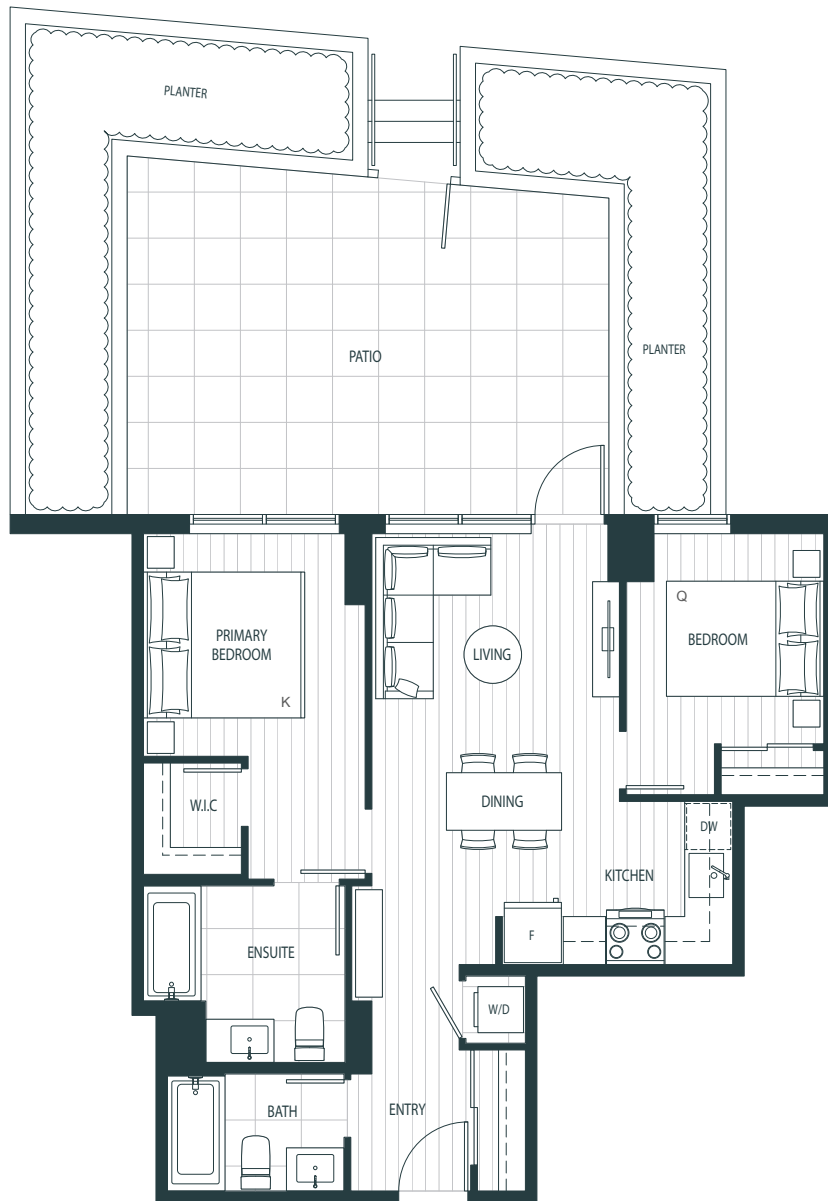

# Plan D1

## 2 Bedroom

Interior 731 sf  
Exterior 307 sf  
Total 1,038 sf

Level 1

[OriginByAnthem.com](http://OriginByAnthem.com)