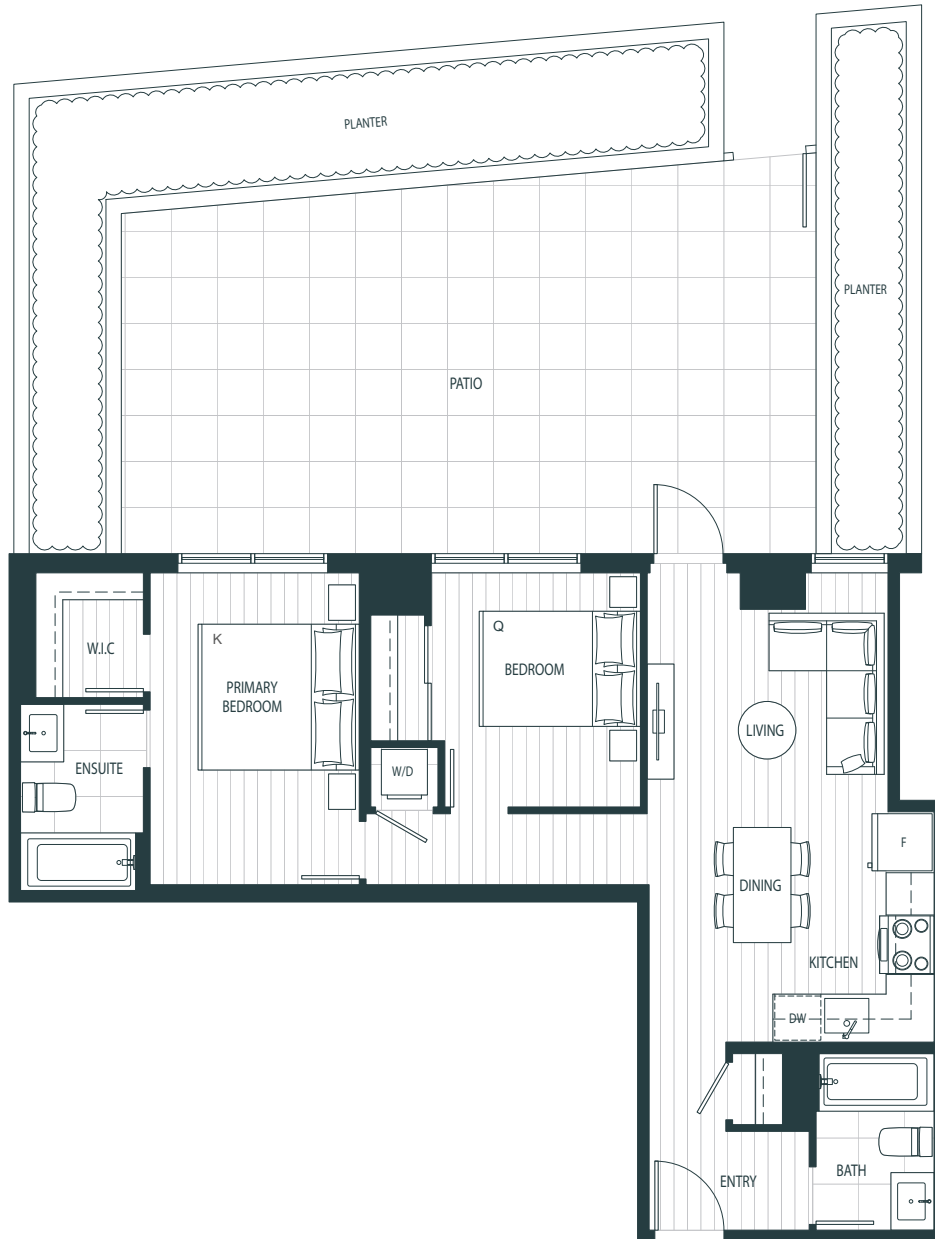

Plan D2

2 Bedroom

Interior 769 sf
Exterior 484 sf
Total 1,253 sf

Level 1

OriginByAnthem.com