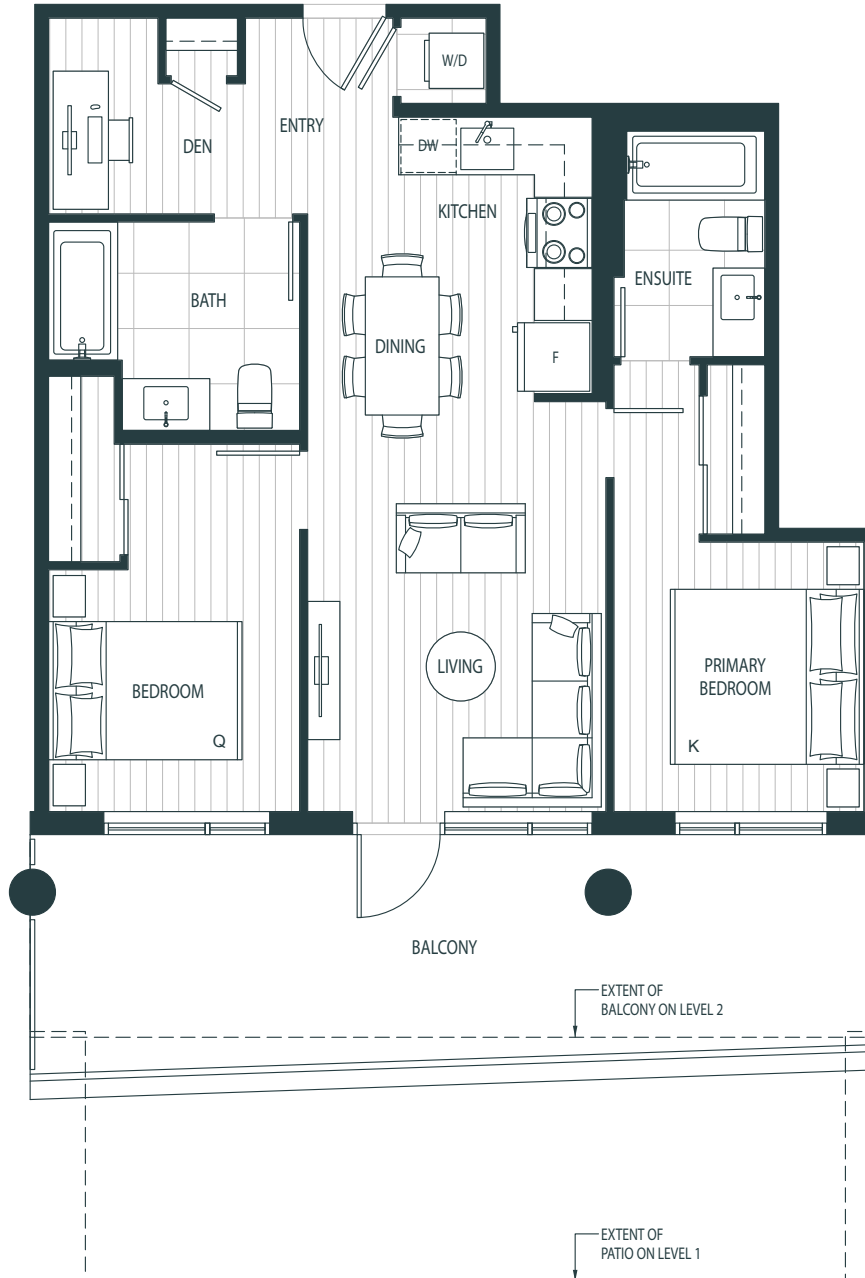

Plan E

2 Bedroom + Den

Interior 791 sf
 Exterior 193–432 sf
 Total 984–1,223 sf

Level 1

Level 2

Level 3-12

OriginByAnthem.com