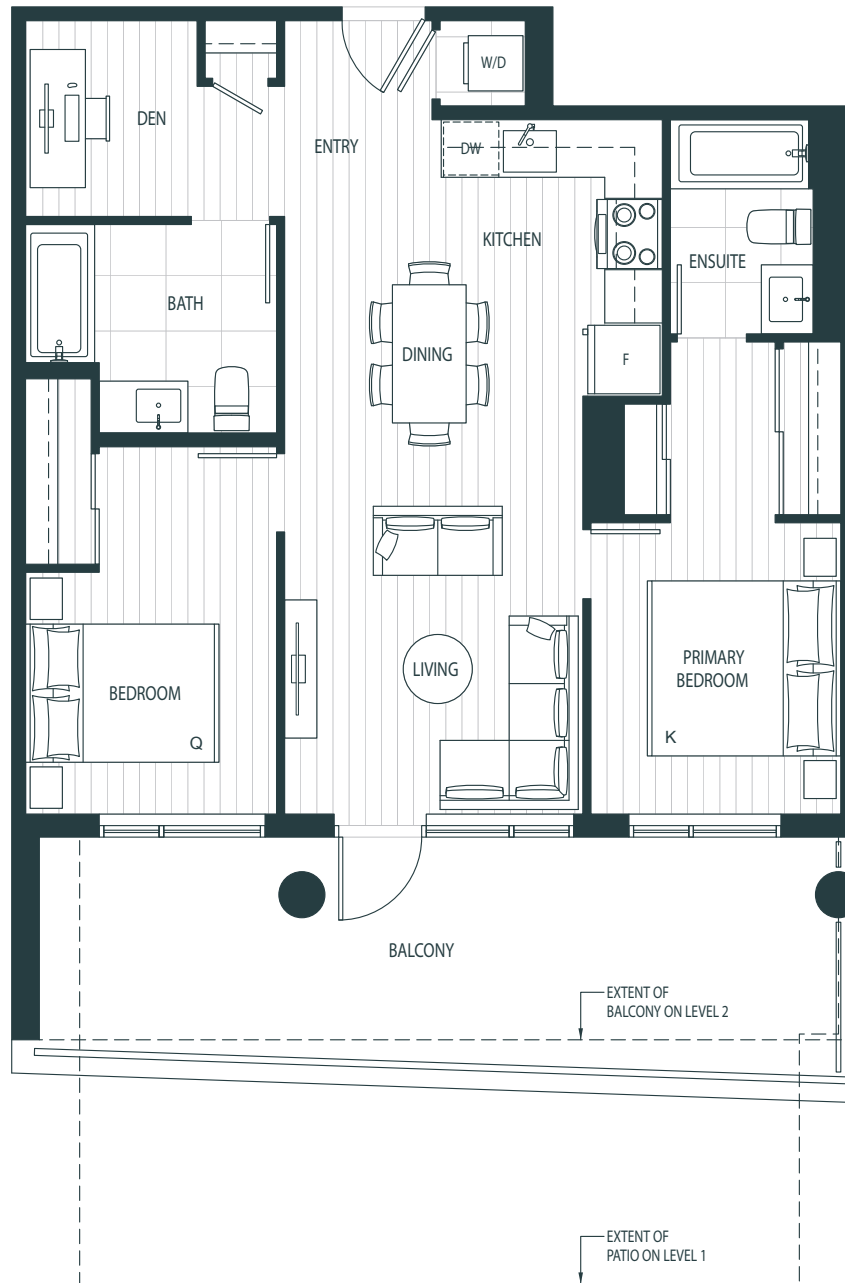

Plan E1

2 Bedroom + Den

Interior 851 sf
 Exterior 184–396 sf
 Total 1,035–1,247 sf

Level 1

Level 2

Level 3-12

OriginByAnthem.com