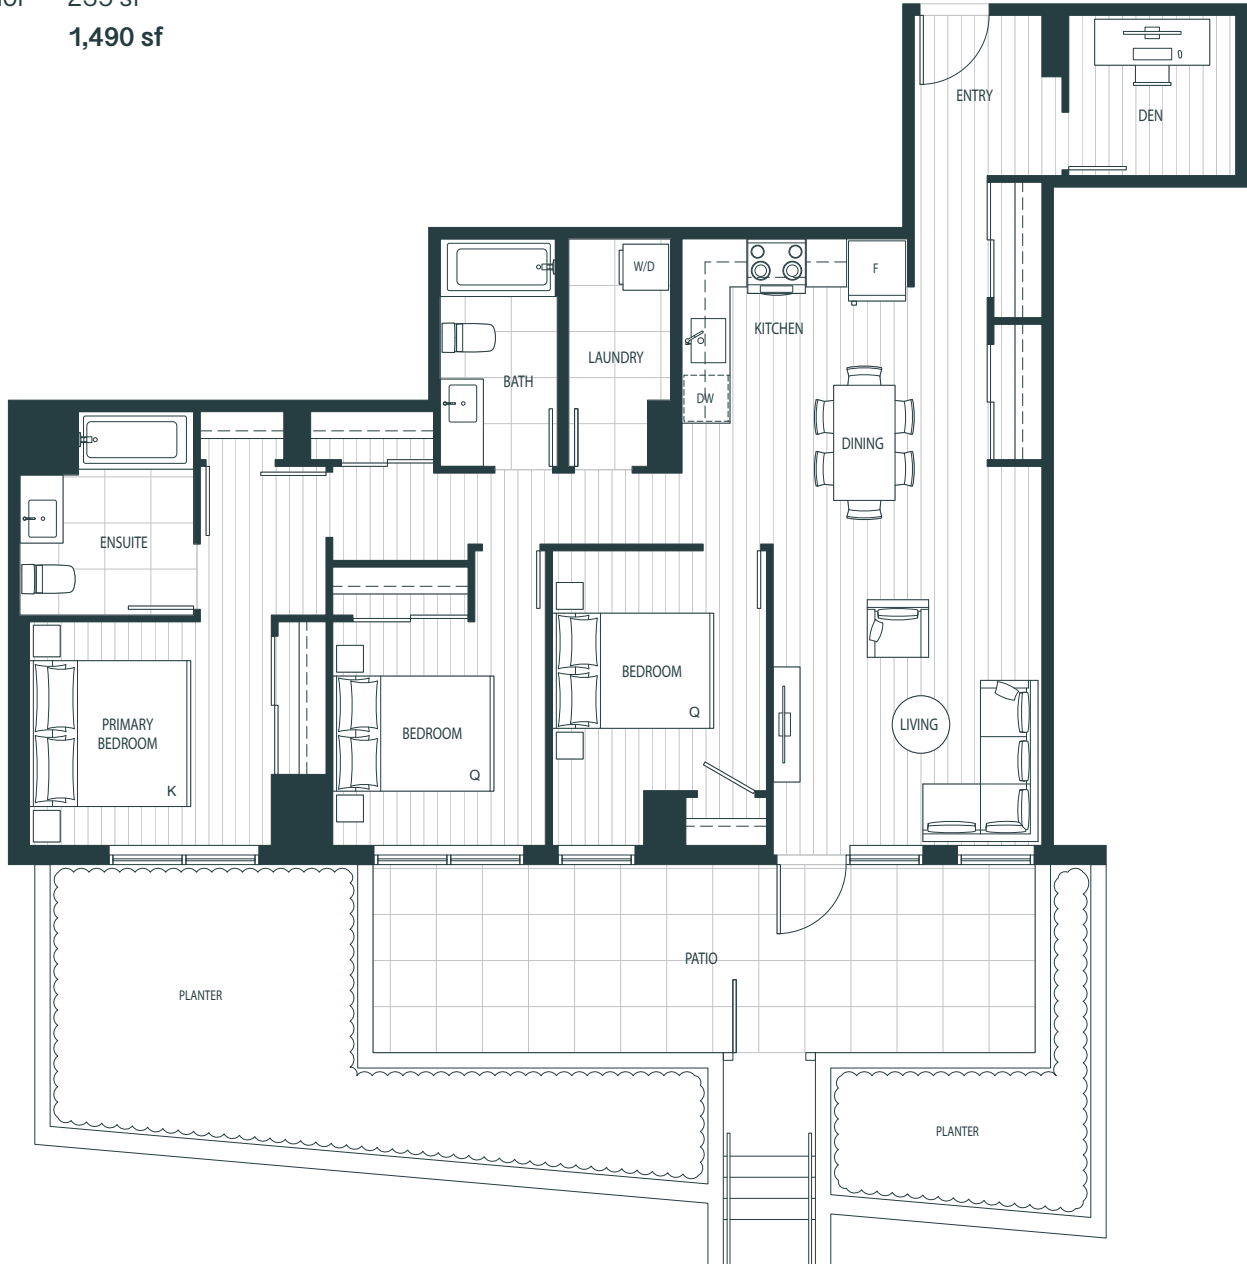

# Plan G

## 3 Bedroom + Den

Interior 1,255 sf  
Exterior 235 sf  
Total 1,490 sf

Level 1

[OriginByAnthem.com](http://OriginByAnthem.com)